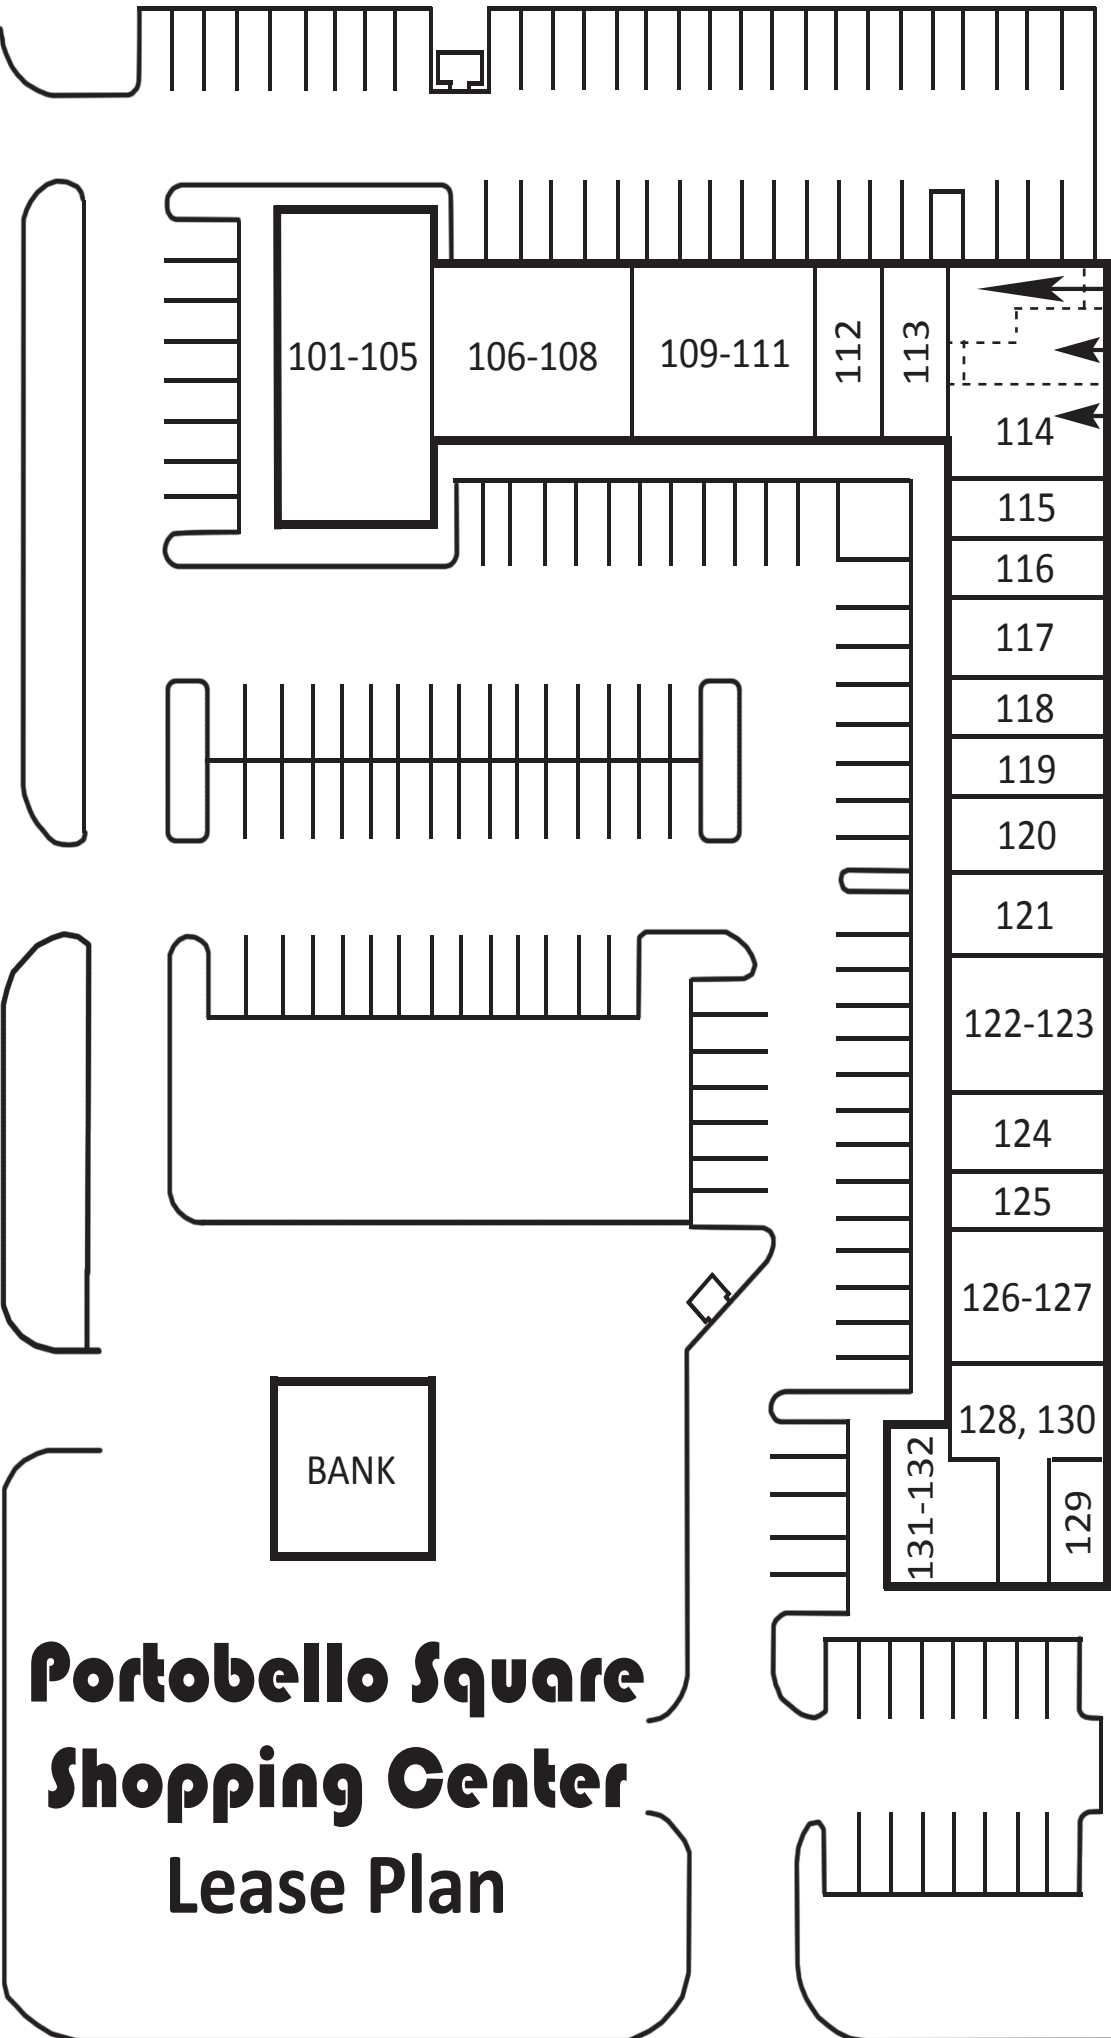

131st STREET (VONN ROAD)

Portobello Square Shopping Center Lease Plan

201
202
203

PARK BOULEVARD (ROUTE 694)